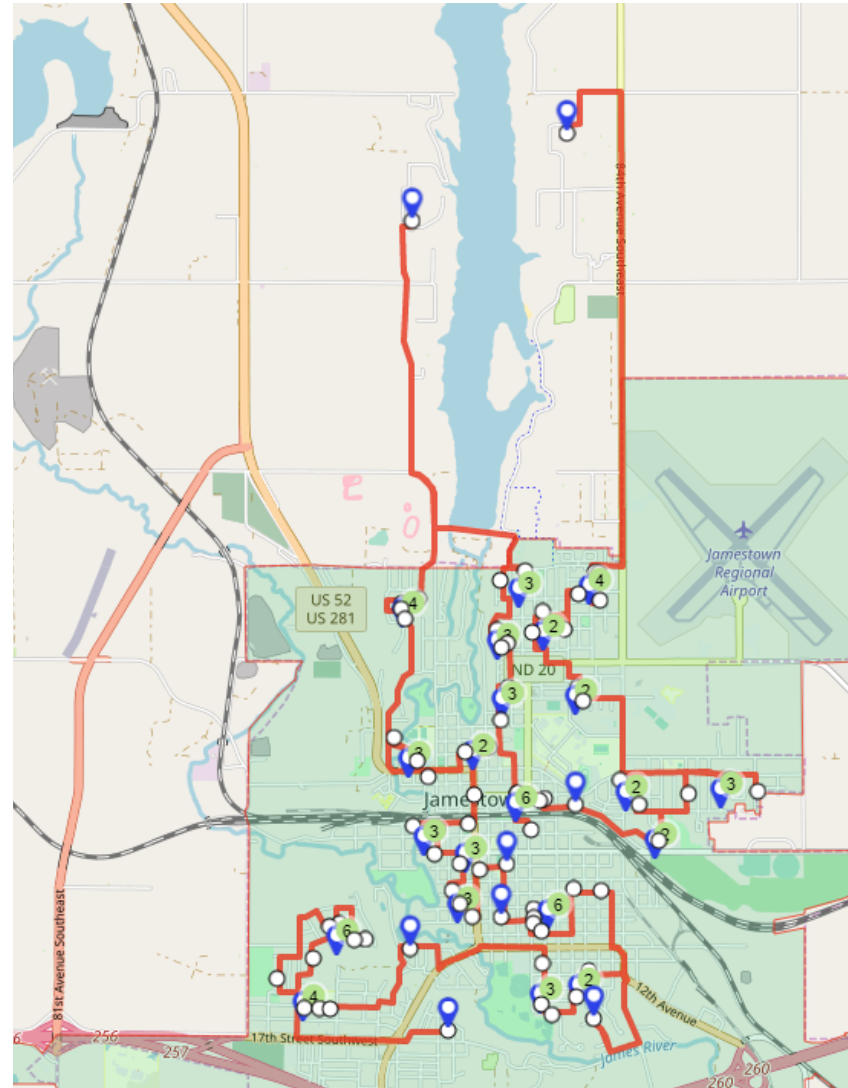

308 16th St SW—start	612 2nd Ave NE	1513 8th Ave NE
1306 15 1/2 Ave SW	114 6th St NW	814 17th Street NE
1113 8TH ST SW	414 5th Ave NW	1013 16 1/2 ST NE
721 11th ave sw	605 7th ST LOOP NW	1004 19th St. NE
806 10th Ave SW	714 8th Ave. NW, #5	1006 19th St NE
915 9 St. Sw	1504 Evergreen Dr NW	3124 Hoggarth Drive —end
903 9th St SW	608 16th ST NW	
1103 13th Ave SW	613 17th Street NW	
1309 15th St SW	1707 Evergreen Dr NW	
1129 15th St SW	550 45th ST NE	
1109 15th St SW	1742 5th ave ne	
605 10th St SW	1722 3rd Ave NE	
1104 6th ave se	1506 Skyline Ln	
1406 6th Ave SE	313 14th St NE	
610 15th St SE	1413 4th Ave NE	
1309 8th Ave SE	1023 4TH AVE NE	
1121 9th Ave SE	1023 4TH AVE NE	
1509 9th Ave. SE	810 3rd Ave NE	
521 10th Ave SE	119 5th ave se	
521 8TH AVE SE	304 4th Ave. NE	
824 6th Ave se	304 4th Ave. NE	
504 8th st se	220 6th Avenue ne	
703 5th Ave SE	213 6th Ave NE	
723 5 Ave SE	811 2nd St NE	
722 3rd Ave SE	108 15th Ave SE	
321 3rd Ave SE	104 15th Ave SE	
401 1st Ave S	236 13th Avenue NE	
712 1st Ave S	302 17th Ave NE	
620 2nd Ave SW	325 21st Ave. NE	
519 3rd Ave Sw	304 23rd Ave NE	
324 2nd Ave sw	329 12th Ave NE	
302 4th Ave sw	902 10TH ST NE	
113 4th ave sw	1013 9th Ave Ne	
447 1st St W	1505 5 1/2 Ave NE	
109 1st West	1605 6th Ave NE	
302 1st ave n		

Holiday Dazzle Lighting Tour

Optimized route with south starting point.